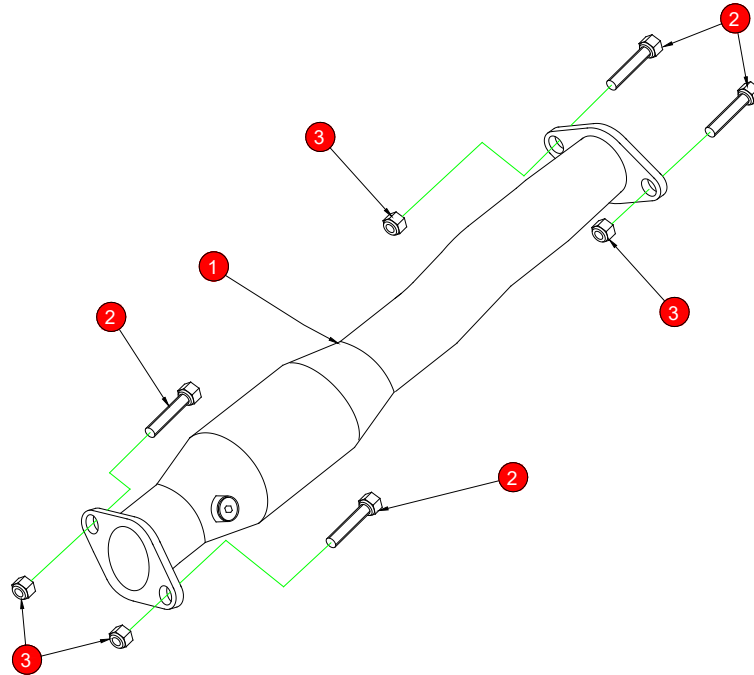

P-lock 1

CAR	Ford Mondeo 2.5 Turbo hatchback	PART NO.	SFDX070
YEAR	07-11	FIT KITS	353 FK
NOTES	Where not supplied use original fittings.	FEATURES	Pipe diameter:- 70mm/3"

NO.	PART NO.	DESCRIPTION	QTY	E-MARK	N/A
1	1149FD	Sports Catalyst	1	DATE	11/06/20
Fit Kit				ISSUE	03
2	Z017.10096	M10x40mm Hex Head Bolt	4	AUTHORISED	M.YDLIBI
3	Z017.11017	M10 Nut	4		

NOTE: ENSURE SCORPION SYSTEM IS CLEAR OF MOVING PARTS AND ALL ORIGINAL FUNCTIONS WORK CORRECTLY.

Checked By _____